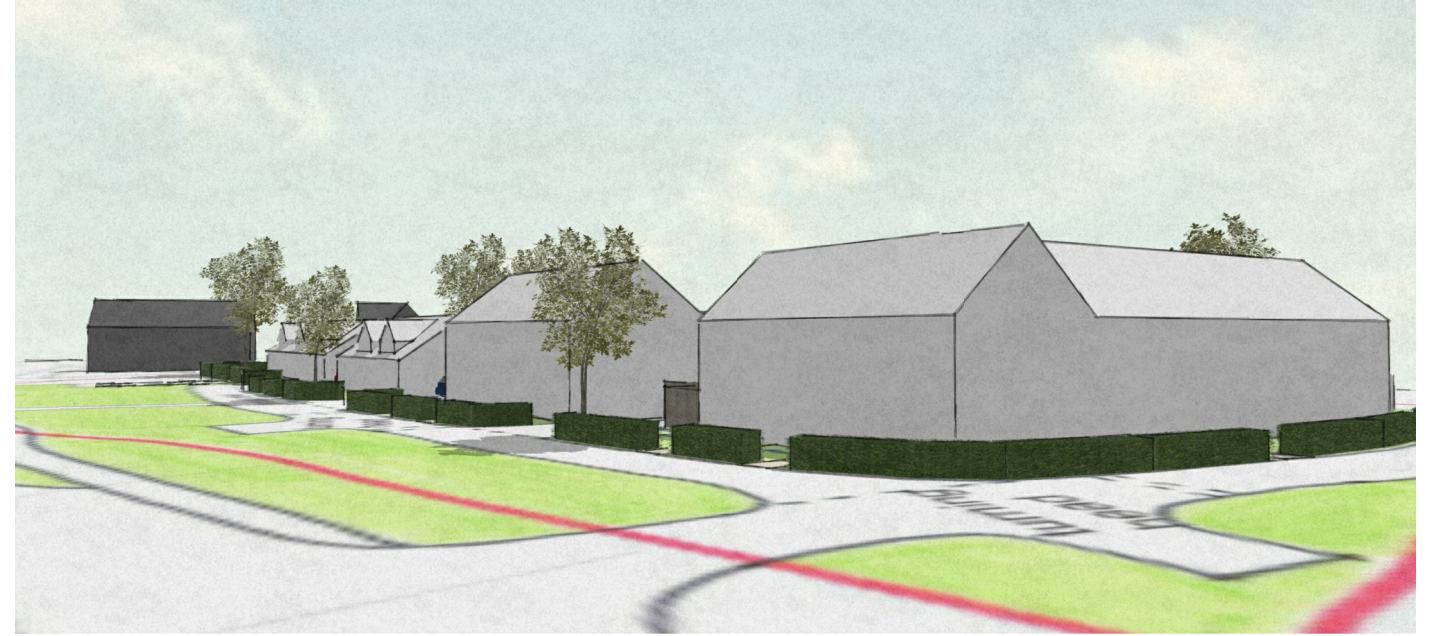

VIEW OF PROPOSED HOUSES FROM STATION ROAD

VIEW OF PROPOSED HOUSES FROM STATION ROAD

VIEW OF REAR GARDENS & PARKING AREA

VIEW ALONG THE PROPOSED HOUSES TOWARDS BRIGHTS COTTAGE

Vision, form and function

Billericay ▪ Cambridge ▪ Colchester ▪ London ▪ Norwich

The Moors, Little Dunmow

Uttlesford District Council

Proposed site layout

SK1 - AP 08/09/17

Status:	File Ref:	Version:
S2	MOORSD- IW - XX - XX - DR - A - 2700	P2